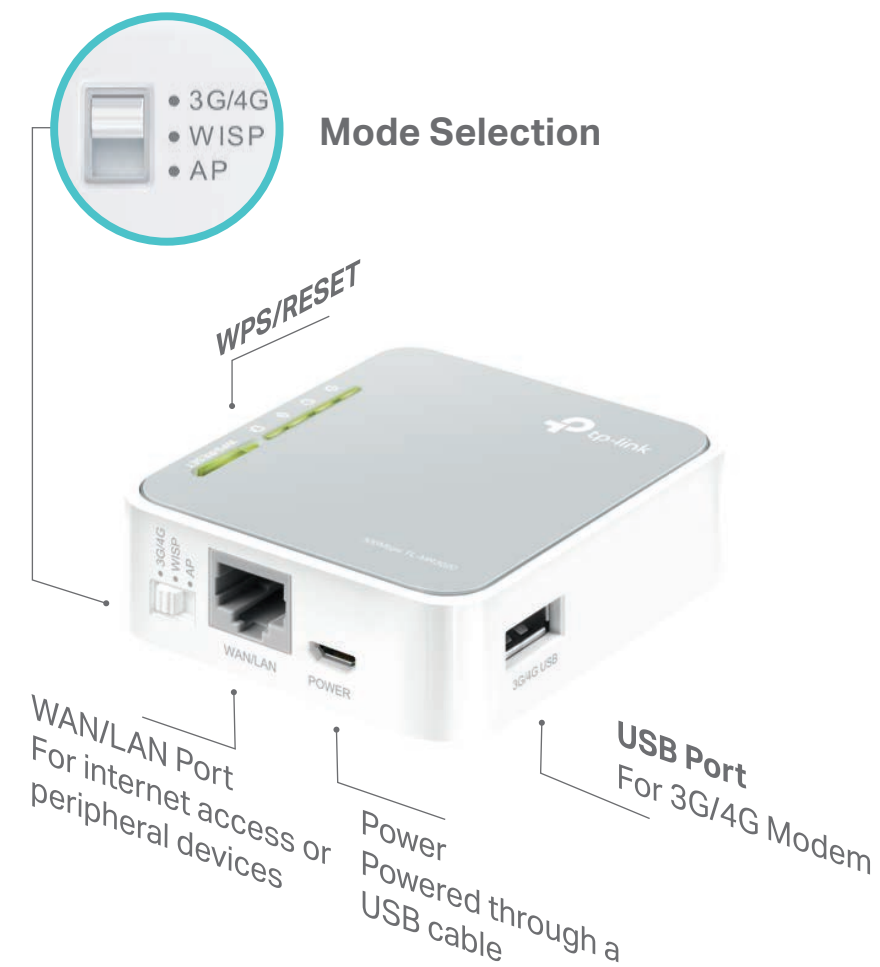

## Hardware

- Ports: 1 10/100Mbps WAN/LAN Port, 1 USB 2.0 Port, 1 Micro USB Port
- Buttons: WPS/Reset Button, Mode Switch
- Antennas: Internal Antennas
- External Power Supply: 5VDC/1A
- Dimensions (W x D x H): 2.9× 2.6×0.9 in. (74×67×22mm)